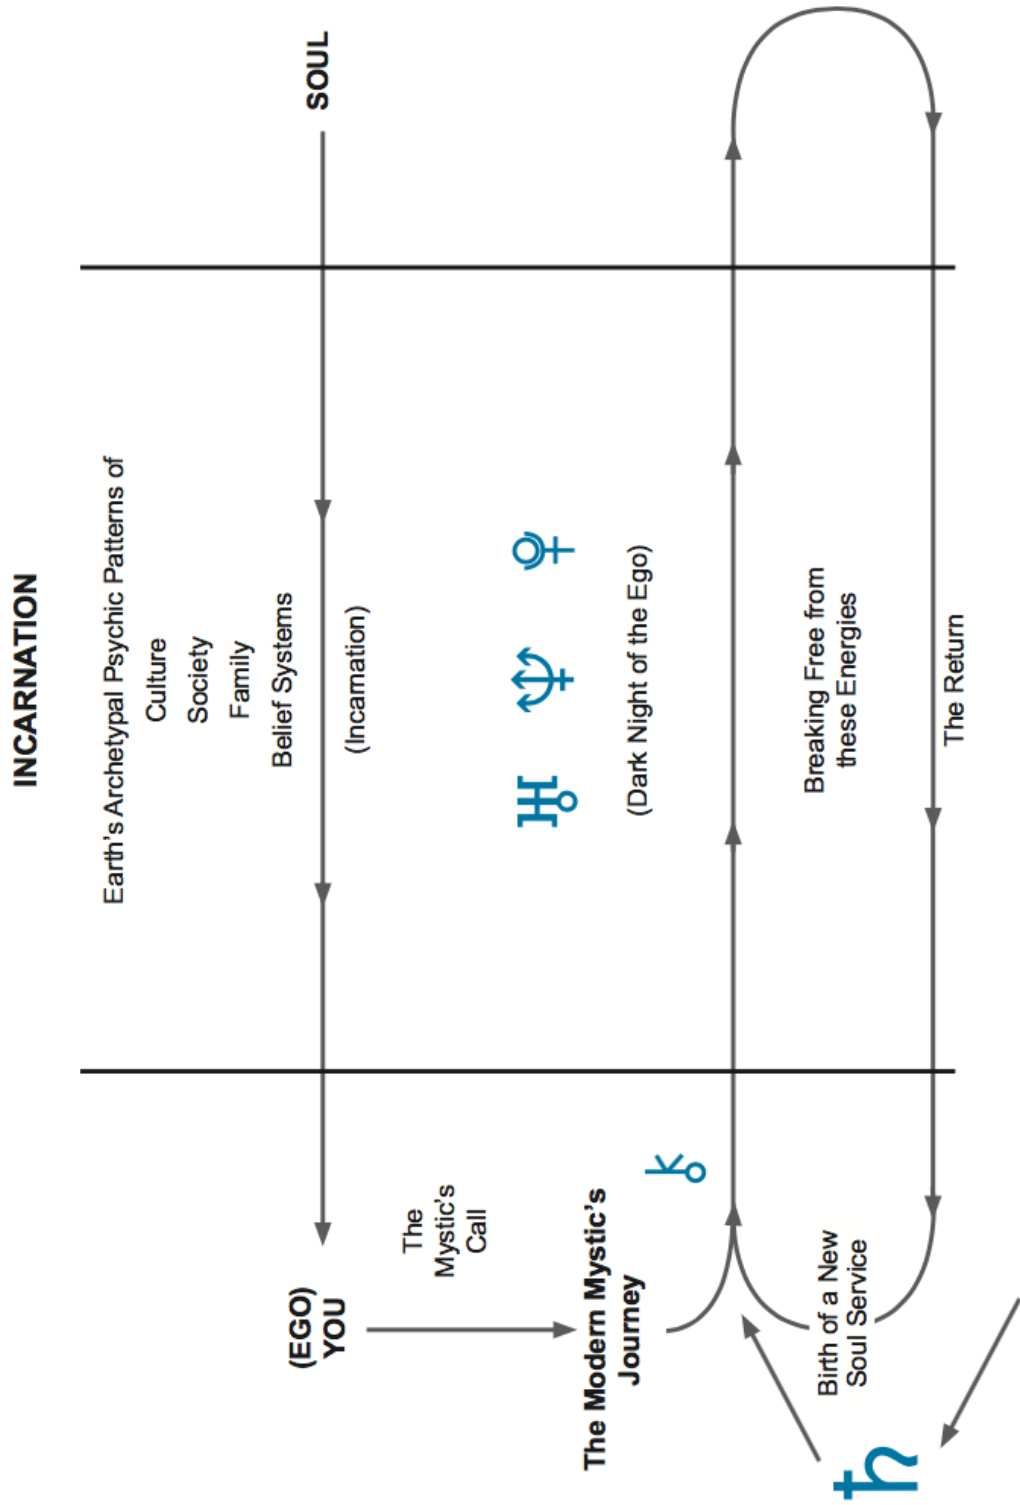

May 19th, 2017 at 26 degrees S/A

-3rd Saturn in Sagittarius trine Uranus in Aries occurs:

November 10th, 2017 26 degrees S/A

Now it's time to take all this to the Sagittarian part of your Life! Saturn will ask you to confront the Shadow side of Sagittarius in yourself. How? Here are the Ten Saturn in Sagittarius Tasks of this 2.5 Year Cycle:

Task I: Manifest Your Potential through The Anatomy of Truth

Sagittarius and the Intuitive Quest for Truth

The Anatomy of Truth....

The Astrological Dark Night of the Ego

Samples Diagrams from 8 Page Workbook...

Saturn's 1st Cycle: Incarnating/Merging into Earth's Matrix of Creation