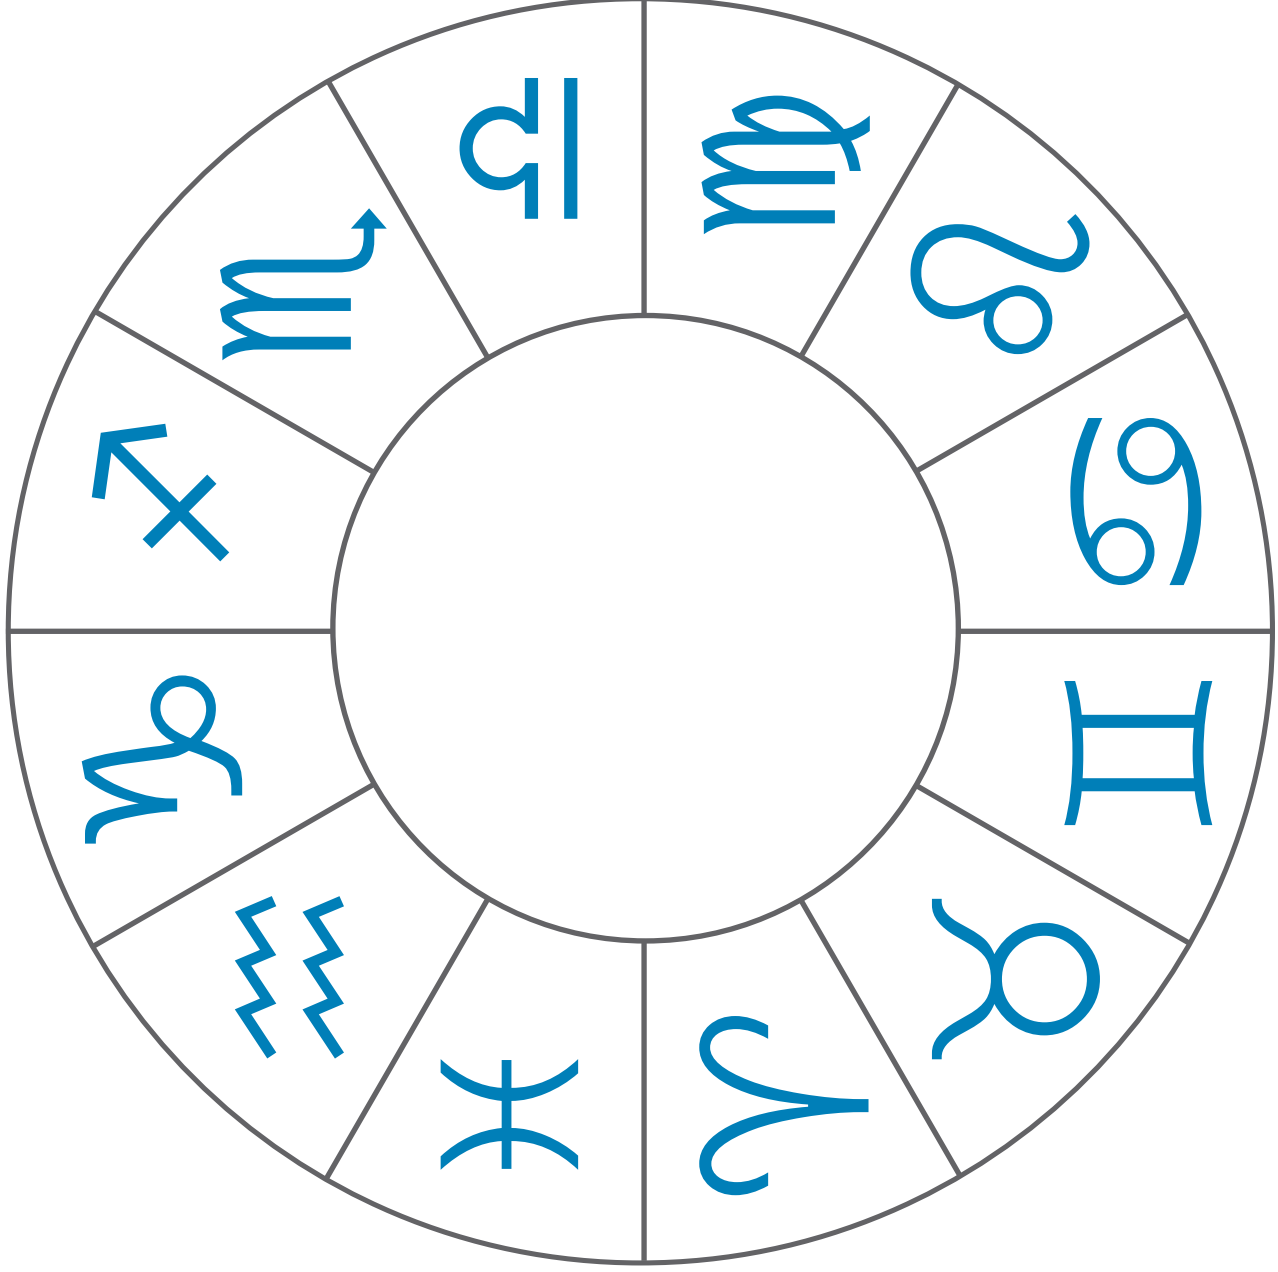

SIGNS OF THE ZODIAC

- ♈ Aries
- ♉ Taurus
- ♊ Gemini
- ♋ Cancer
- ♌ Leo
- ♍ Virgo
- ♎ Libra
- ♏ Scorpio
- ♐ Sagittarius
- ♑ Capricorn
- ♒ Aquarius
- ♓ Pisces

THE PLANETS

- ☾ Moon
- ☼ Sun
- ☿ Mercury
- ♀ Venus
- ♂ Mars
- ♃ Jupiter
- ♄ Saturn
- ♅ Chiron
- ♁ Uranus
- ♆ Neptune
- ♇ Pluto
- ♊ North Node
- ♋ South Node
- ♌ Ascendant
- ♍ Midheaven
- ♎ Descendant
- ♏ Imum Coeli