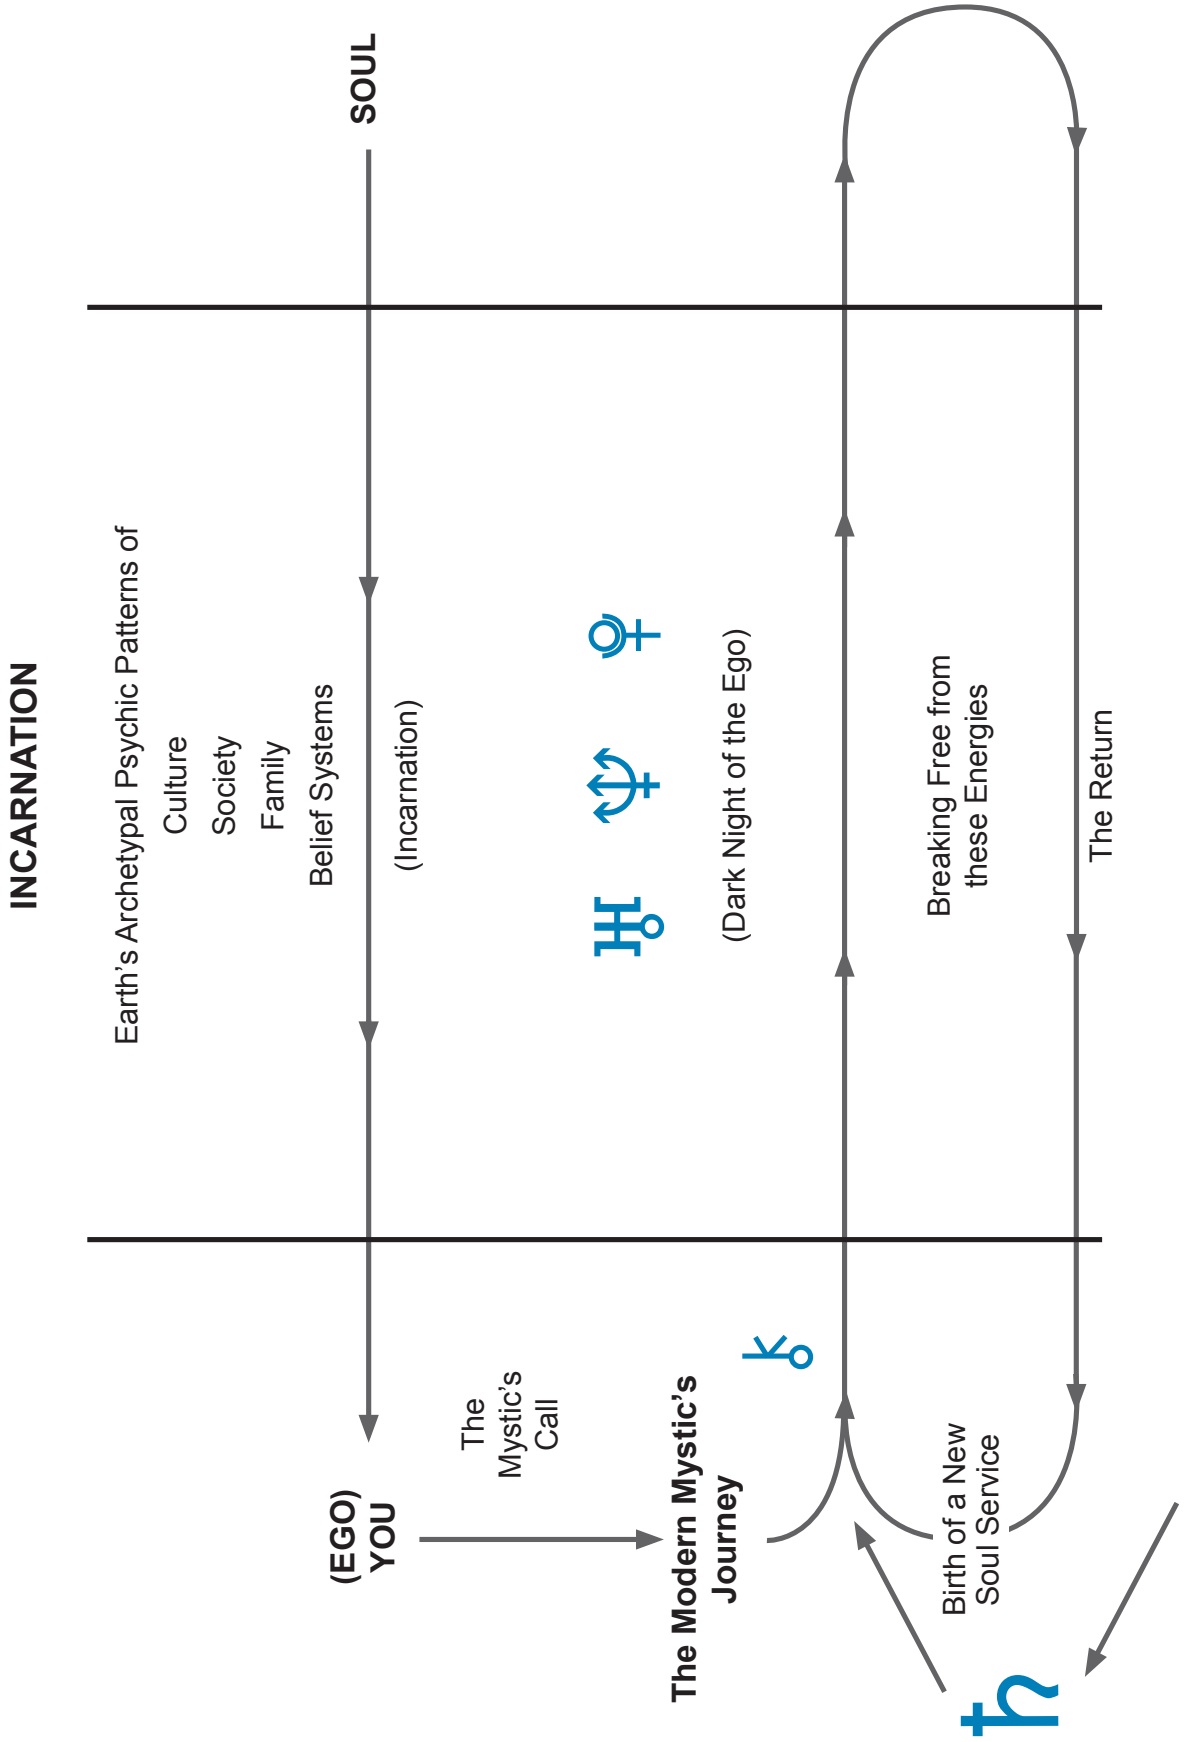

The Astrological Dark Night of the Ego

Saturn in Sagittarius

December 23rd, 2014 to December 19th, 2017

SIGN: ♄ Capricorn
ELEMENT: Earth
QUALITY: Angular
KEYWORD: Honor
DIETY: Chronos (Greek)

THEMES:

Astronomically speaking, Saturn demarcated the visual boundary of the known solar system to the ancients. Thus, he symbolically took residence as governor of all immutable laws implicit in incarnation: time, boundaries, and death. Saturn binds us to the world of form, the body, and represents the Soul incarnate. Saturn thus relates to the five sensory experiences of the world and mundane life.

Within the archetype of Saturn, there are always embedded issues of something new emerging into our Ego structures. The new demands the dethronement of the old—an old idea of who we are, no longer tenable to our Soul's desire to incarnate more into our lives.

ARCHETYPES OF SPECIAL MENTION:

The Father, The Sovereign, The Master

Saturn in Sagittarius

December 23rd, 2014 to December 19th, 2017

Saturn in Transit Activates the Saturn Task to Incarnate a New Foundation with Sagittarius Archetypes

SIGN: ♄ Capricorn
ELEMENT: Earth
QUALITY: Angular
KEYWORD: Honor
DIETY: Chronos (Greek)

Seeker
Judge
Intuitive
Wounded Healer
Zeus
Jupiter
Priest
Gambler
Teacher/Student

Visionary
Philosopher
Anthropologist
Explorer
Gypsy
Moralist
Fundamentalist
Zealot
Dogmatist