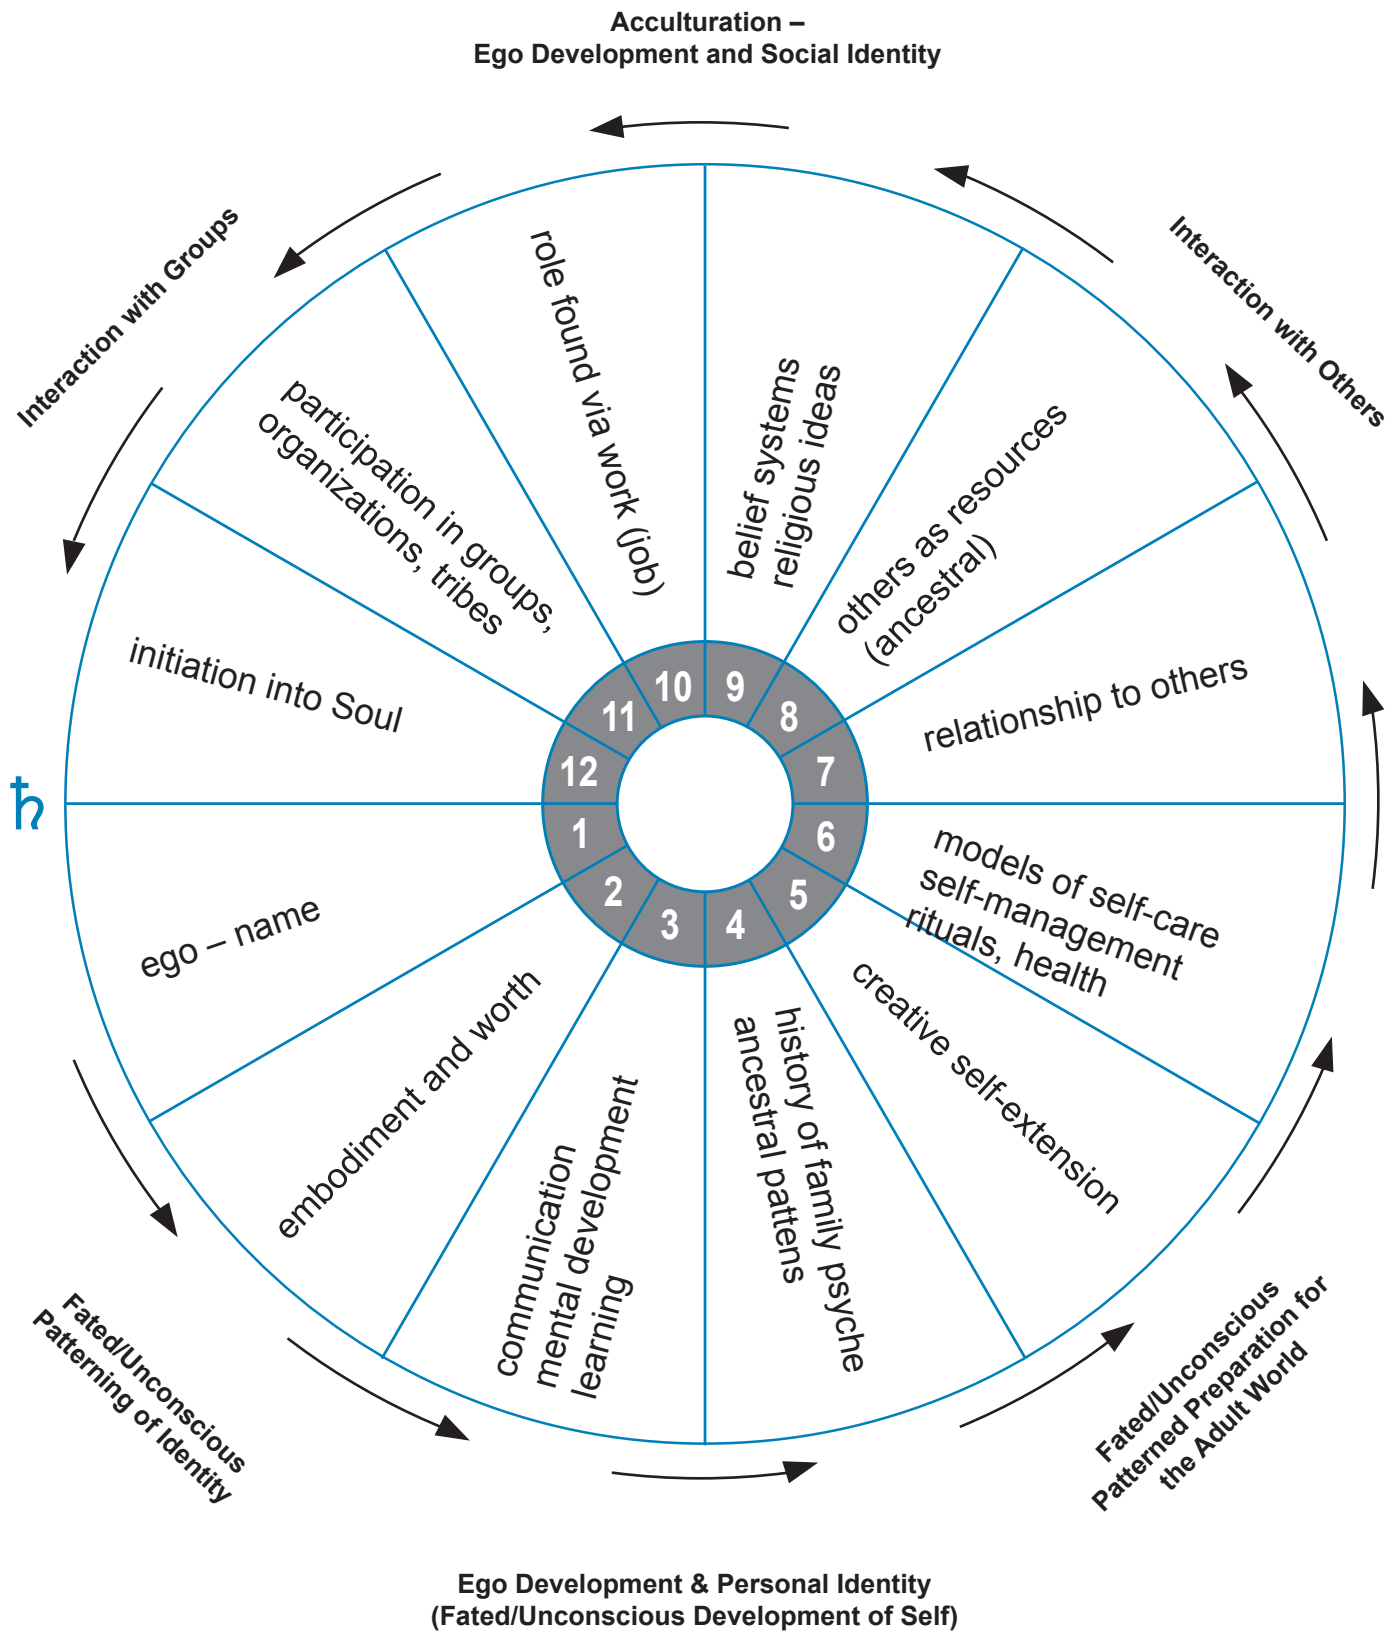

Saturn's 1st Cycle: Incarnating/Merging into Earth's Matrix of Creation