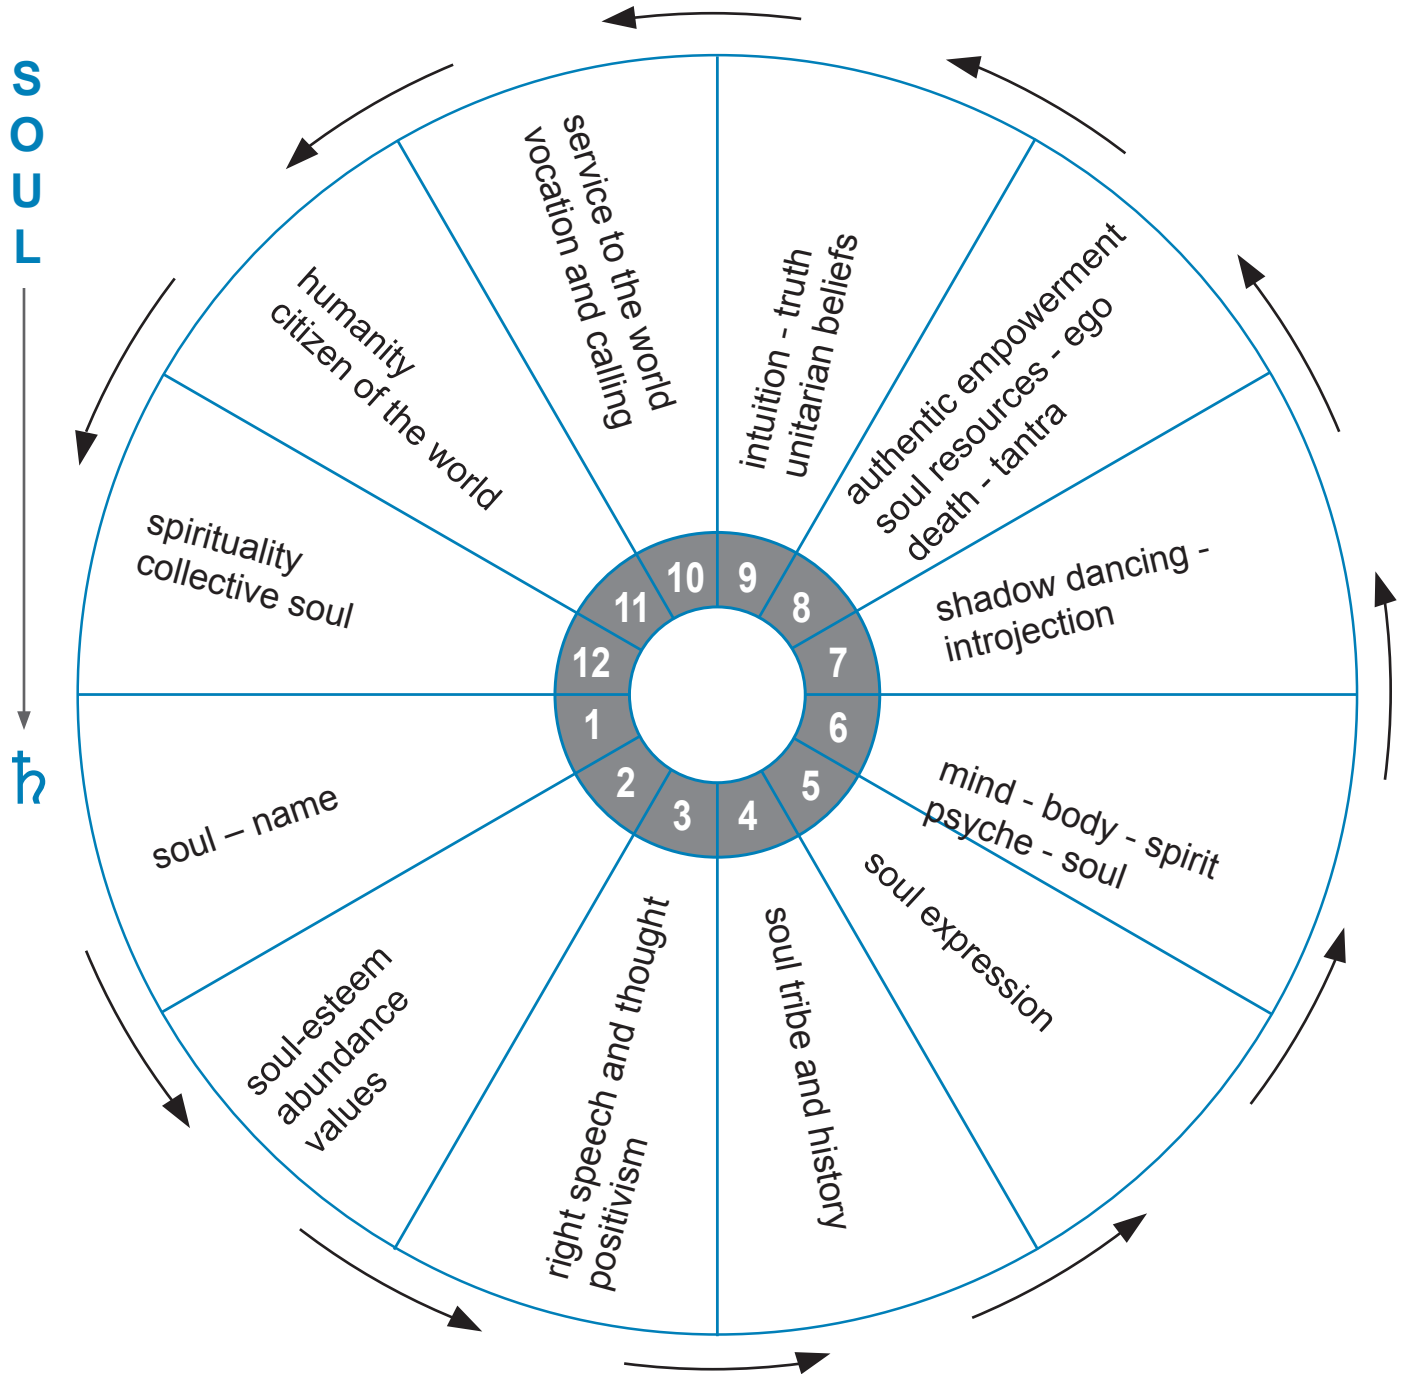

Saturn's 2nd Cycle: Inner Authority & Incarnating Your Soul's Contract (Realization of Highest Potential)

Must assess need for boundaries – struggle to break from aspects of the 'conditioned self' in each house.

– Themes of Empowerment, Supplantation, and Dethronement
– Juncture of Past and Future found in the Present